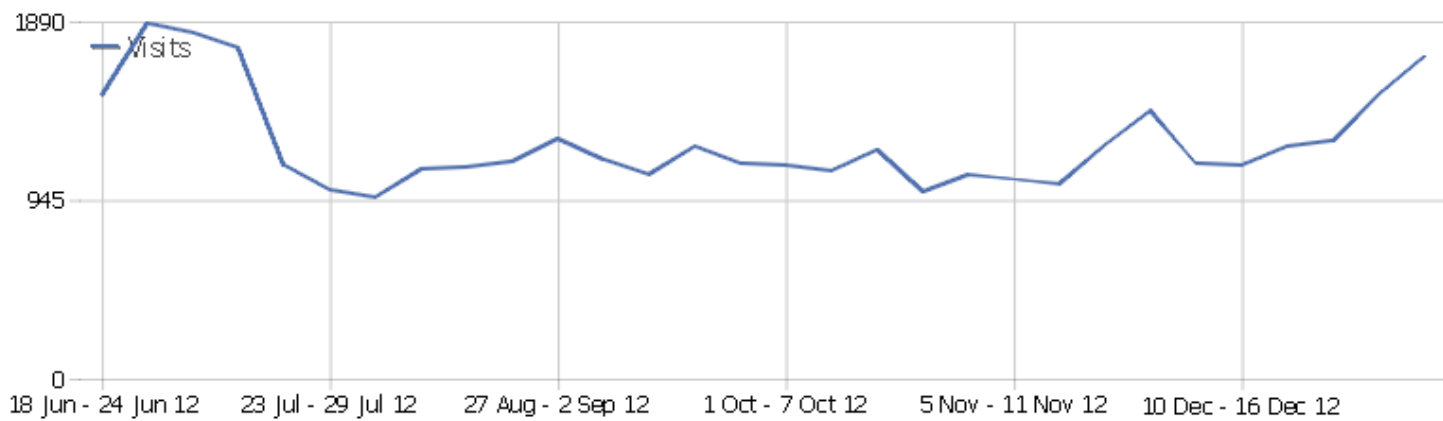

# Visits Summary

Name	Value
Unique visitors	1661
Visits	1706
Actions	3067
Maximum actions in one visit	27
Bounce Rate	64%
Actions per Visit	1.8
Avg. Visit Duration (in seconds)	00:00:56

## Length of Visits

Visit duration	Visits
0-10s	1148
11-30s	161
31-60s	136
1-2 min	101
2-4 min	63
4-7 min	50
7-10 min	18
10-15 min	10
15-30 min	23
30+ min	2

## Pages per Visit

Pages per visit	Visits
1 page	1086
2 pages	324
3 pages	138
4 pages	64
5 pages	41
6-7 pages	24
8-10 pages	20
11-14 pages	6
15-20 pages	2
21+ pages	1

# Screen Resolution

Resolution	Visits	Actions	Actions per Visit	Avg. Time on Website	Bounce Rate	Conversion Rate
1366x768	304	535	1.76	00:00:44	64.47%	0%
1024x768	241	429	1.78	00:00:55	61%	0%
1280x800	152	267	1.76	00:01:17	59.87%	0%
1280x1024	129	263	2.04	00:00:52	55.04%	0%
1920x1080	114	229	2.01	00:01:04	59.65%	0%
1680x1050	77	158	2.05	00:01:17	59.74%	0%
1440x900	73	136	1.86	00:01:00	60.27%	0%
800x600	61	101	1.66	00:00:44	65.57%	0%
1600x900	60	113	1.88	00:00:38	61.67%	0%
1024x600	44	79	1.8	00:01:39	65.91%	0%
1920x1200	29	49	1.69	00:01:23	62.07%	0%
1360x768	28	58	2.07	00:00:59	67.86%	0%
768x1024	22	26	1.18	00:00:04	90.91%	0%
1152x864	21	56	2.67	00:01:33	47.62%	0%
1280x720	20	28	1.4	00:00:29	75%	0%
1280x768	17	27	1.59	00:00:38	76.47%	0%
360x640	13	17	1.31	00:00:17	76.92%	0%
320x240	11	16	1.45	00:01:04	81.82%	0%
314x200	10	15	1.5	00:01:32	80%	0%
2560x1440	9	15	1.67	00:00:17	66.67%	0%
480x800	7	13	1.86	00:00:19	57.14%	0%
720x1280	6	7	1.17	00:00:13	83.33%	0%
360x480	5	5	1	00:00:00	100%	0%
Others	252	424	1.68	00:00:58	69.05%	0%