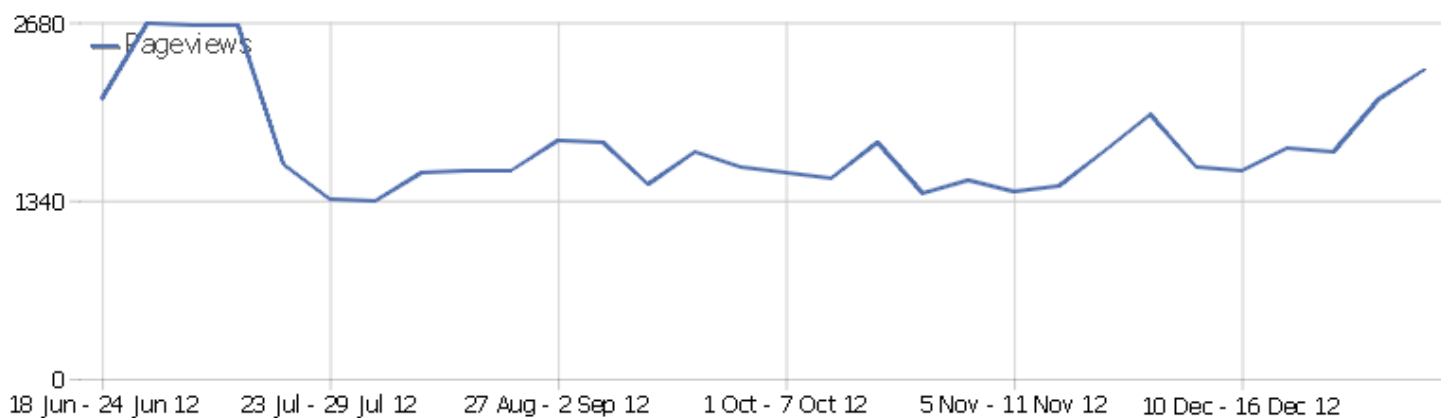

Actions - Main metrics

Name	Value
Pageviews	2325
Unique Pageviews	1772
Downloads	0
Unique Downloads	0
Outlinks	749
Unique Outlinks	696
Searches	0
Unique Keywords	0