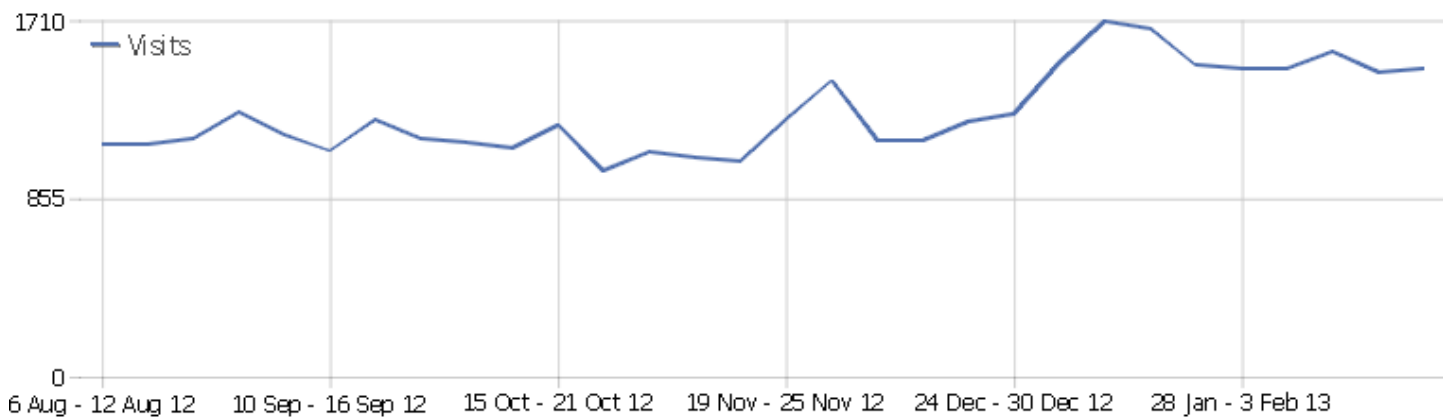

Website PDFReaders

Date range: Week 25 February - 3 March 2013

PDFReaders.org web analytics report for pdfreaders@lists.fsfe.org

Visits Summary

Name	Value
Unique visitors	1434
Visits	1475
Actions	2472
Maximum actions in one visit	15
Bounce Rate	66%
Actions per Visit	1.7
Avg. Visit Duration (in seconds)	00:00:51

Length of Visits

Visit duration	Visits
0-10s	1038
11-30s	131
31-60s	103
1-2 min	77
2-4 min	61
4-7 min	29
7-10 min	12
10-15 min	17
15-30 min	8
30+ min	7

Pages per Visit

Pages per visit	Visits
1 page	980
2 pages	279
3 pages	95
4 pages	61
5 pages	21
6-7 pages	28
8-10 pages	6
11-14 pages	4
15-20 pages	1
21+ pages	0

Screen Resolution

Resolution	Visits	Actions	Actions per Visit	Avg. Time on Website	Bounce Rate	Conversion Rate
1366x768	274	456	1.66	00:00:48	66.42%	0%
1024x768	185	299	1.62	00:00:37	69.19%	0%
1280x1024	129	207	1.6	00:00:48	65.12%	0%
1920x1080	127	253	1.99	00:00:52	57.48%	0%
1280x800	120	220	1.83	00:01:13	63.33%	0%
1440x900	69	127	1.84	00:00:53	60.87%	0%
800x600	53	81	1.53	00:01:13	64.15%	0%
1600x900	53	95	1.79	00:00:46	56.6%	0%
1680x1050	53	91	1.72	00:00:48	66.04%	0%
1360x768	26	44	1.69	00:00:39	73.08%	0%
1920x1200	25	37	1.48	00:01:12	68%	0%
768x1024	23	23	1	00:00:00	100%	0%
1024x600	22	46	2.09	00:01:00	54.55%	0%
1280x768	22	46	2.09	00:00:42	77.27%	0%
1280x720	17	25	1.47	00:00:22	82.35%	0%
480x800	14	21	1.5	00:00:45	64.29%	0%
720x1280	14	15	1.07	00:00:00	92.86%	0%
1280x960	11	16	1.45	00:00:47	63.64%	0%
360x640	8	12	1.5	00:01:19	75%	0%
640x960	8	11	1.38	00:00:16	87.5%	0%
1600x1200	8	14	1.75	00:00:42	75%	0%
320x240	7	17	2.43	00:03:42	28.57%	0%
314x200	6	10	1.67	00:00:28	66.67%	0%
Others	198	303	1.53	00:01:00	69.19%	0%