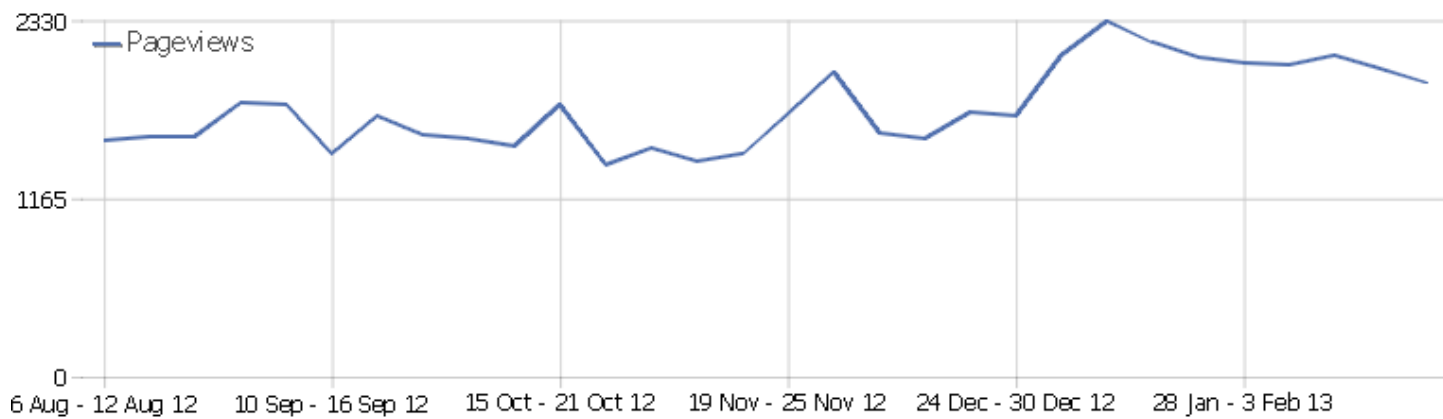

Actions - Main metrics

Name	Value
Pageviews	1922
Unique Pageviews	1531
Downloads	0
Unique Downloads	0
Outlinks	550
Unique Outlinks	531
Searches	0
Unique Keywords	0